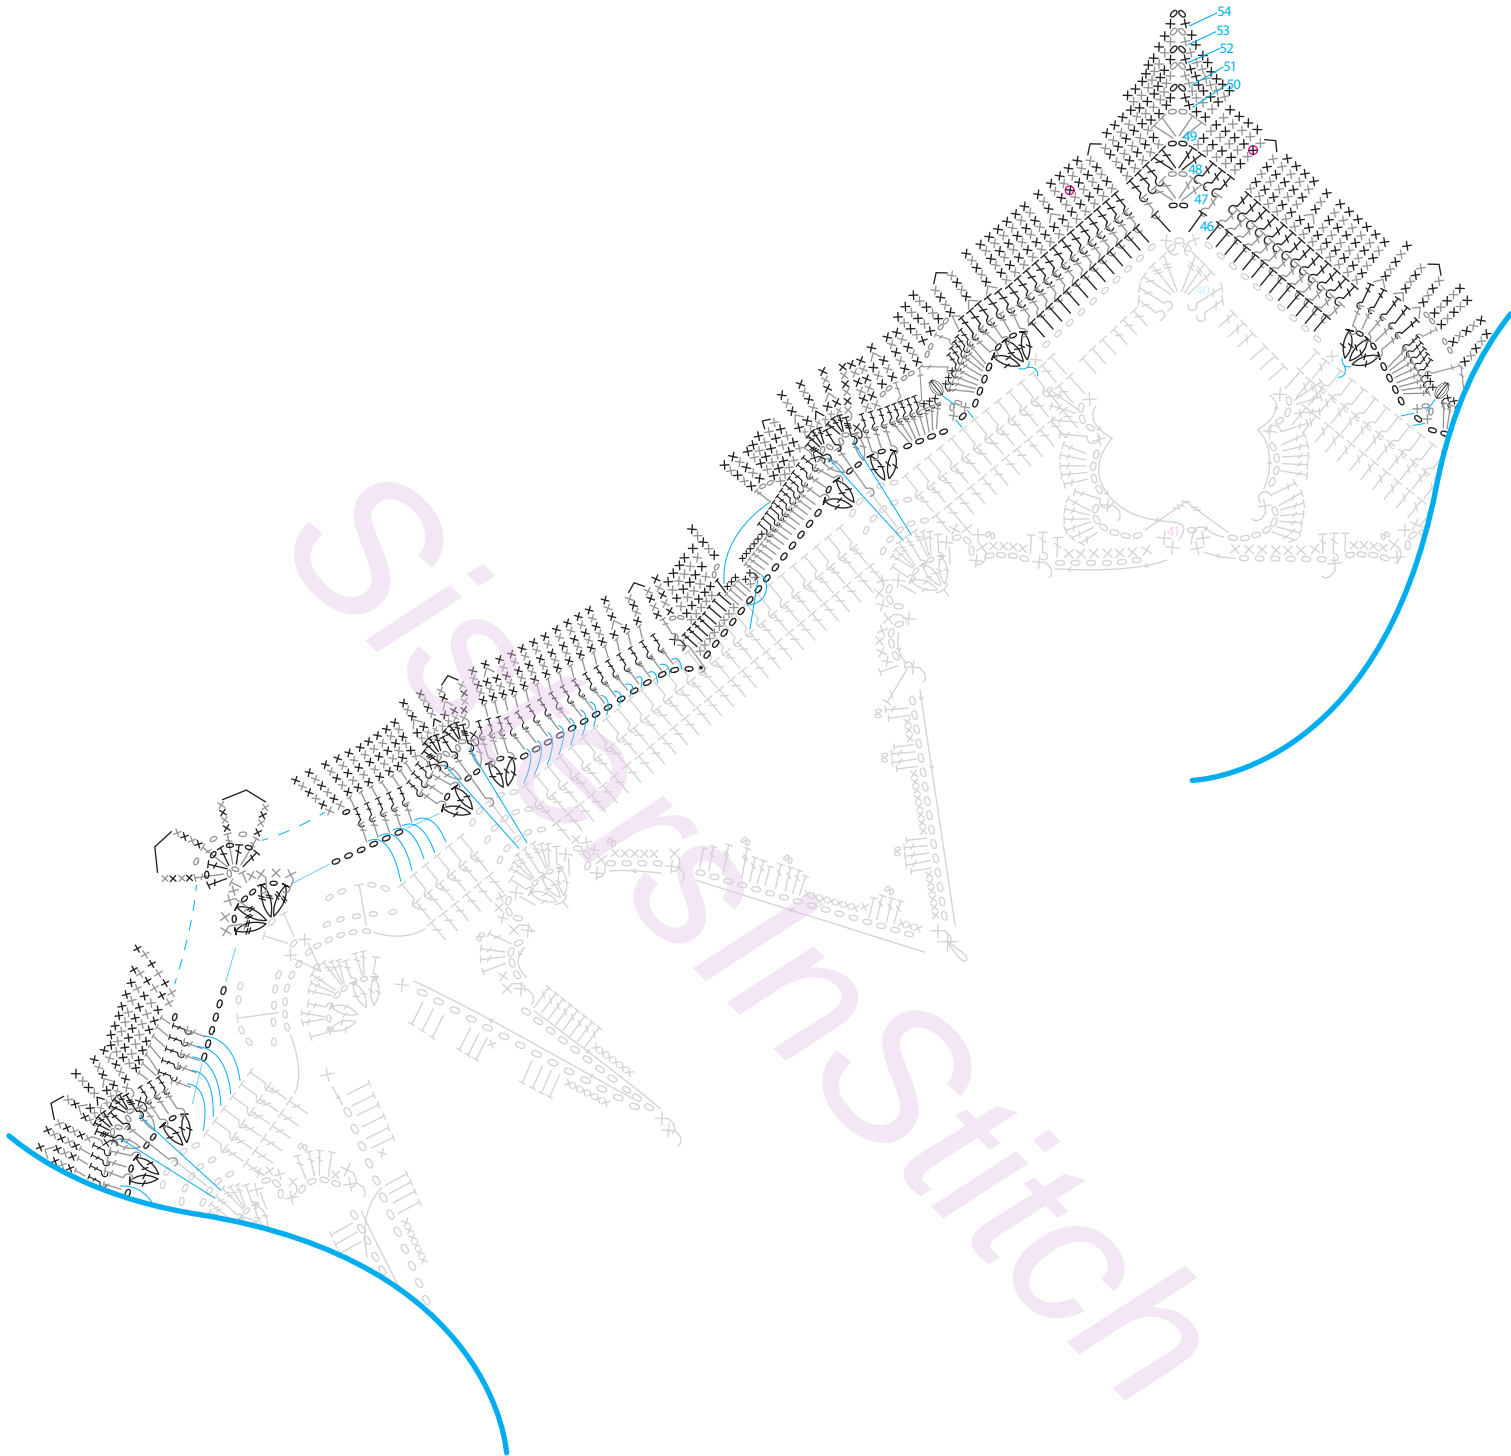

Butterfly Effect - US terms
 Part 7 (working behind cocoon)

- chain stitch
- slip stitch
- × single crochet (sc)
- ∧ sc2tog
- ┆ half double crochet (hdc)
- ┆ double crochet (dc)
- ┆ treble crochet (tr)
- ⋈ long sc
- ⋈ FPsc
- ⋈ BPsc
- ┆ FPhdc
- ┆ BPhdc
- ┆ FPdc
- ┆ BPdc
- ⋈ 2dcCluster
- ┆ Front Post Double Treble (Fpdr)
- ⋈ Popcorn
- ⊗ sc attached to cocoon